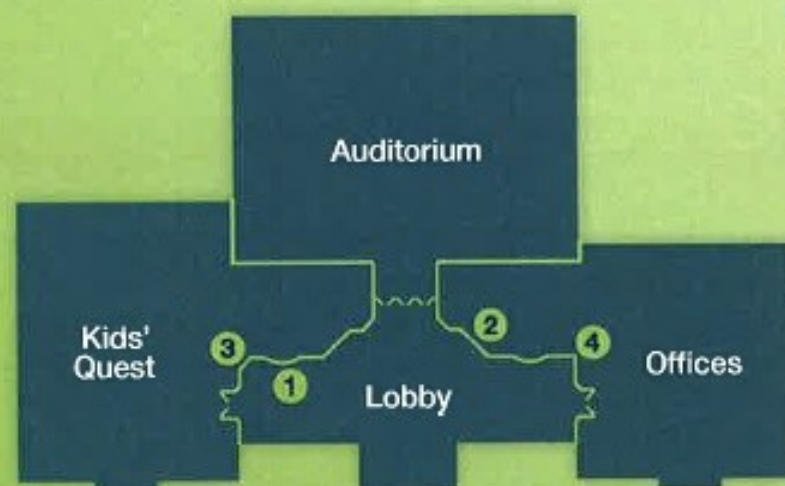

KIDS' QUEST

Toddlers through Fifth Grade will enjoy our special ministry time for children. If you'd like your child to participate, please register at the Kids' Quest Check-In Station before the service or during the service break.

MOTHER'S ROOM

We've prepared a quiet, comfortable place for mothers who are caring for infants. This room is available anytime and is equipped with video of the service.

ACTIVE CHILDREN

Please attend to your active child in the lobby area during the service. Video monitors are located throughout this area to help you not miss out on the service.

HEARING-IMPAIRED

Listening devices are available for you at the Welcome Center.

1. Kids' Quest Check-In
2. Coffee Shop
3. Women's Restroom / Mother's Room
4. Men's Restroom

COMING UP...

MEN'S REGIONAL CONFERENCE: Covenant Fellowship Church in Glen Mills, PA, is excited to host a men's conference on Jan. 19 and 20, 2018, featuring guest speaker, Ray Ortlund, Lead Pastor of Immanuel Church in Nashville, TN. The cost for the conference is \$45. All men, 13 and older, are invited to attend. More information and a link for registration can be found on our app or website.